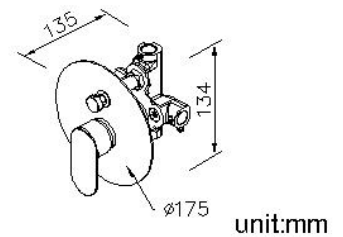

DESCRIPTION:

- 1.Brass of forging body meets JIS 3771 standard.
- 2.Faceplate material is stainless steel SUS304.
- 3.Finish meets the standard of ASTM-SC2.
- 4.G1/2 inlet.
- 5.Using the C-ring provided if the water pressure is under 1kgf/cm²(14.2PSI).
- 6.With replaceable check valve both behind hot and cold water 1/2" inlet.
- 7.The faucet should be used at the water pressure from 4 to 6 kg/cm².
- 8.The burying depth of embedded body is between 2"(6cm)Min~3"(7.6cm)Max from the finished wall.
- 9.Coordinates with other products in Charming collection.