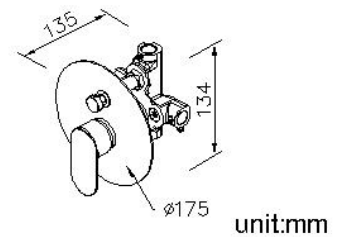

DESCRIPTION:

- 1.Brass of forging body meets JIS 3771 standard.
- 2.Faceplate material is stainless steel SUS304.
- 3.Finish meets the standard of ASTM-SC2.
- 4.G1/2 inlet.
- 5.Using the C-ring provided if the water pressure is under 1kgf/cm²(14.2PSI).
- 6.With replaceable check valve both behind hot and cold water 1/2" inlet.
- 7.The faucet should be used at the water pressure from 1 to 4 kg/cm².
- 8.The burying depth of embedded body is between 2"(6cm)Min~3"(7.6cm)Max from the finished wall.
- 9.Coordinates with other products in Charming collection.