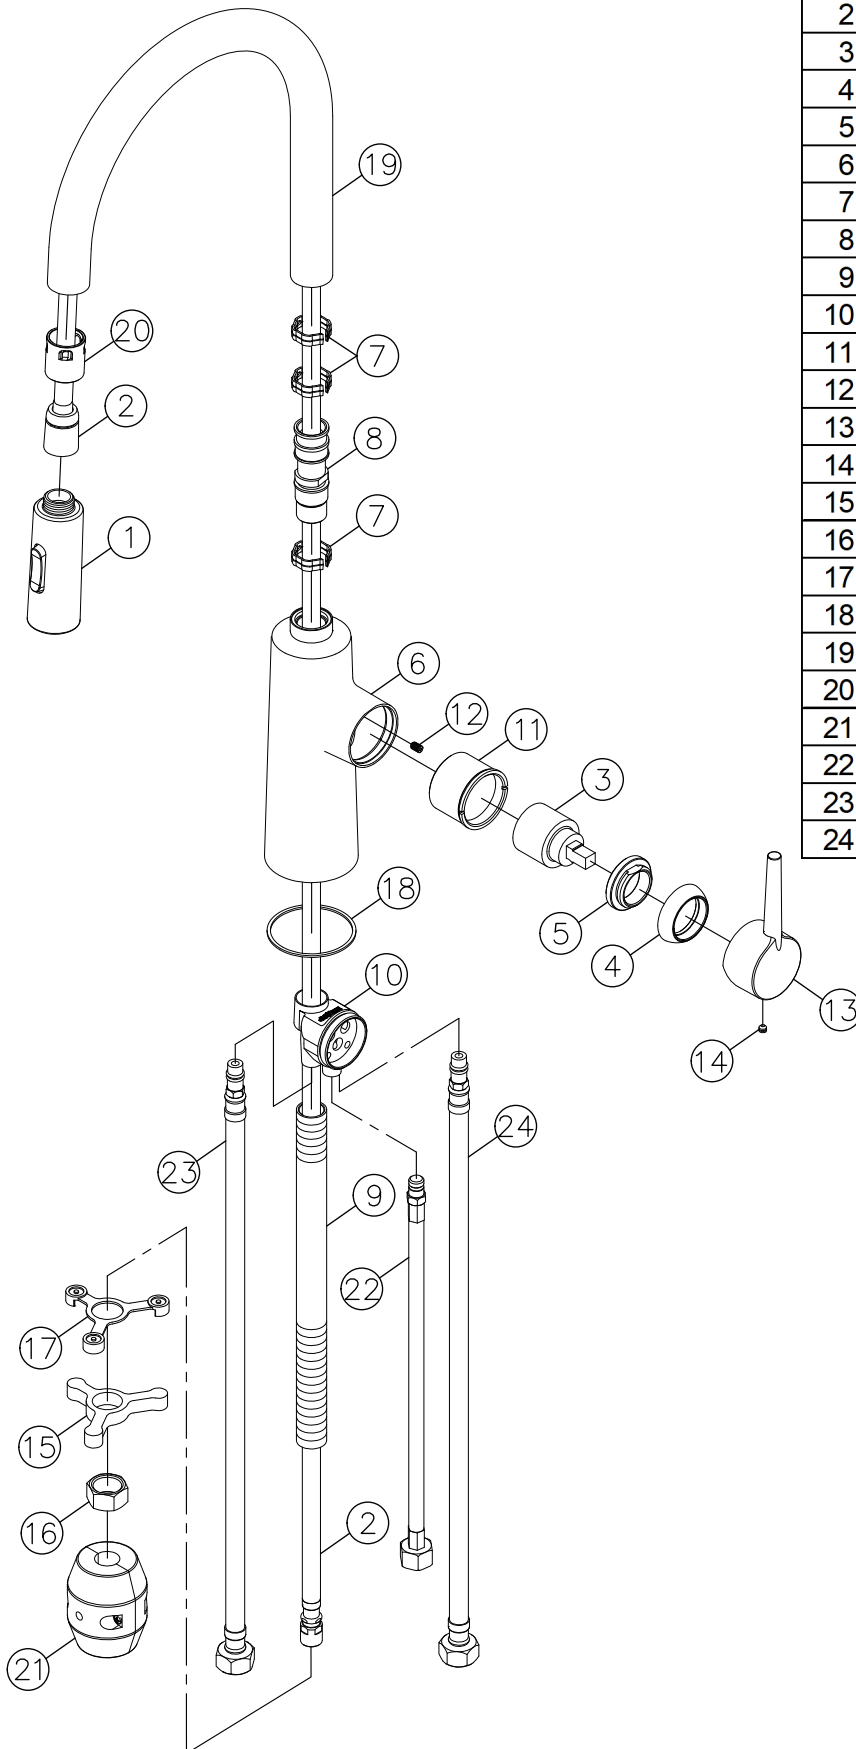

Kitchen Faucet With Pull-Out Sprayer 6926-PU-80CP

NO	Part NO.	Part Name	QTY
1	6926-9Q-80CP	Sprayer	1
2	S150-FU-79BV	Hose	1
3	0770-9H-7900	Ceramic Cartridge	1
4	0909-DB-68CP	Bonnet Cover	1
5	0928-HC-68CR	Retaining Nut	1
6	0926-PU-18CP	Faucet Body	1
7	0928-FB-7500	C-Ring	3
8	0928-FD-68RB	Spout Connector	1
9	0928-GA-5400	Threading Shank	1
10	0928-HA-61RB	Cartridge Base	1
11	0928-HB-68CR	Cartridge Housing	1
12	F026-39-54BN	Set Screw	1
13	0926-RJ-22CP	Handle	1
14	F026-49-54LM	Set Screw	1
15	0928-GB-55CN	Fixing Bracket	1
16	0928-GC-68RB	Fixing Nut	1
17	0928-GD-5100	Fixing Gasket	1
18	D080-00-5100	O-Ring	1
19	0928-FA-77CP	Spout Tube	1
20	0928-FC-7500	Fixing Buckle	1
21	6928-GF-7900	Gravity Ball	1
22	S031-FM-7800	Braided Hose	1
23	S060-FM-7901	Braided Hose	1
24	S060-FM-7902	Braided Hose	1