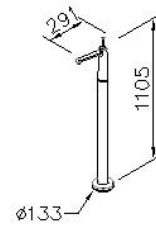

unit:mm

Certification:

Fixing Kits:

- 1. SUS 304 Stainless Steel Screws*4
- Hex Key 2.5mm*1
- Hex Key 4.0mm*1
- Key Tool*1

AWARD: