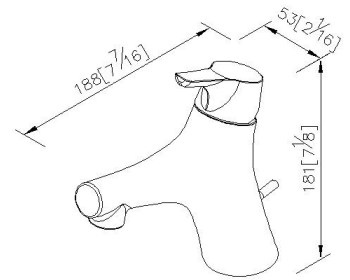

Basin Faucet 6927-90-81CP

INTRODUCTION:

Nature Faucets present infinite imagination of life. Designer observed kinds of organisms to sketch the contours of product for expounding orderless growth and the concept of meristem. Faucets have been combined with stylish handles just like to personally experience the pulsation of life.

DESCRIPTION:

1. Material of handle meets JIS 3771 standard.
2. Material of casting body meets ISO CuZn40Pb standard.
3. Finish meets the standard of ASTM-SC2.
4. Ceramic valve with CERAMTEC ceramic disc/(Germany).
5. Handle can be moved up to adjust water flow from closed position. Hot and cold water can be controlled by swinging handle.
6. Stainless steel braided hose with M10 x 1.0mm (Male thread connect to faucet body) and 1/2"-14NPSM (Female thread connect to water supply system).
7. Aerator flow restrictor (2.2 GPM max.).
8. Coordinates with other products in Nature collection.