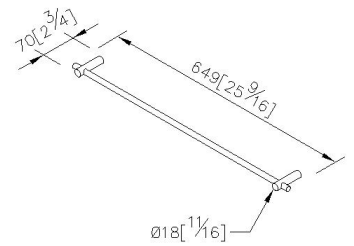

**Towel Bar**  
6991-10-81S1

**INTRODUCTION:**

Inspired the small cylinder as the main idea to display the ingenious and comfortable sense, and also the best choice of the bathing space with simple style.

**DESCRIPTION:**

1. Stainless Steel body meets SUS 304 standard.
2. Premium metal construction for durability.
3. Justime finishes resist corrosion and tarnish.
4. Vertical force could support a static load of 4 kgf.
5. Coordinates with other products in 6991 collection.

**Certificaion:**

unit: mm[inch]

**Fixing Kits:**

- SUS 304 Stainless Steel Screws\*2
- Hex Key 2.5mm\*1
- Plastic Anchors\*2

**AWARD:**