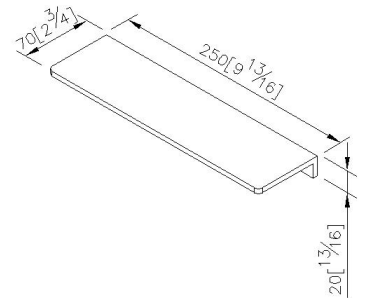

Shelf

6991-2H-81S1

INTRODUCTION:

Inspired the small cylinder as the main idea to display the ingenious and comfortable sense, and also the best choice of the bathing space with simple style.

DESCRIPTION:

1. Stainless Steel body meets SUS 304 standard.
2. Premium metal construction for durability.
3. Justime finishes resist corrosion and tarnish.
4. Vertical force could support a static load of 5 kgf.
5. Coordinates with other products in 6991 collection.

Certification:

unit: mm[inch]

Fixing Kits:

- SUS 304 Stainless Steel Screws*3
- Plastic Anchors*3

AWARD: