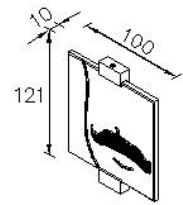

Rest Room Sign (Gentleman)
6999-94-8000

INTRODUCTION:

The simple design could fit with all kinds of spaces.

DESCRIPTION:

1. Material of base: Aluminum.
2. Tempered glass.
3. Printed picture on glass.

unit:mm