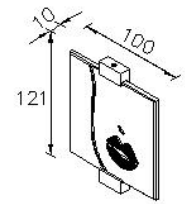

Rest Room Sign (Lady)
6999-95-8000

INTRODUCTION:

The simple design could fit with all kinds of spaces.

DESCRIPTION:

1. Material of base: Aluminum.
2. Tempered glass.
3. Printed picture on glass.

unit:mm

Certification: