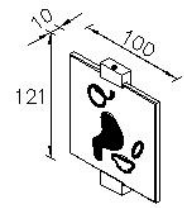

Rest Room Sign (Lady)
6999-97-8000

INTRODUCTION:

The simple design could fit with all kinds of spaces.

DESCRIPTION:

1. Material of base: Aluminum.
2. Tempered glass.
3. Printed picture on glass.

unit:mm

Certification: