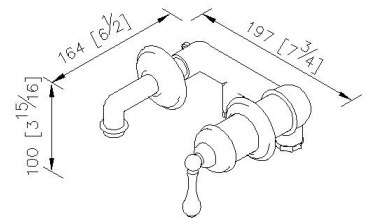

DESCRIPTION:

- 1.Brass of body meets JIS 3604 standard.
- 2.Premium metal construction for durability.
- 3.Justime finishes resist corrosion and tarnish.
- 4.Finish meets the standard of ASTM-SC2.
- 5.The mixing valve could be installed in the cemented and wood wall.
- 6.The burying depth of embedded body is between 2"(6cm)Min-3"(7.6cm)Max from the finished wall.
- 7.G1/2 inlet.
- 8.The faucet should be used at the water pressure from 1 to 6 kg/cm².
- 9.Coordinates with other products in Classik collection.

unit:mm[inch]

Certification:

Fixing Kits:

- SUS 304 Stainless Steel Screws*1
- Hex Key 2.5mm*1

AWARD: