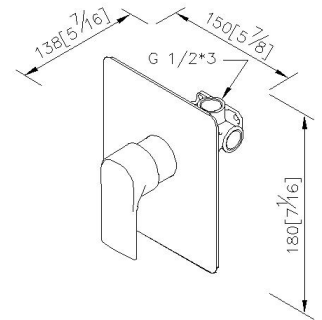

#### INTRODUCTION:

As the ancient Chinese proverb said- square implies honest, round implies intelligent and the combination of both means wisdom. This great wisdom is the accumulation of Chinese culture for thousands of years, the principal of behaviors and embodiment of Eastern philosophy. Square and round of Arch 2 Basin Faucet present on the body and handle design for displaying the perfect interpretation of ancient wisdom and modern style.

#### DESCRIPTION:

- 1.Handle Material: Brass of forging body meets JIS 3771 standard.
- 2.Stainless Steel faceplate meets SUS 304 standard.
- 3.Finish meets the standard of ASTM-SC2.
- 4.Ceramic valve with CERAMTEC ceramic disc/(Germany). The inlet of both sides are assembled the check valves for avoiding the backflow of cold and hot water.
- 5.The mixing valve could be installed in the cemented and wood wall.
- 6.The burying depth of embedded body is between 2"(6cm)Min~3"(7.6cm)Max from the finished wall.
- 7.G1/2 inlet.
- 8.The faucet should be used at the water pressure from 1 to 6 kg/cm<sup>2</sup>.
- 9.Coordinates with other products in Arch collection.

unit: mm[inch]