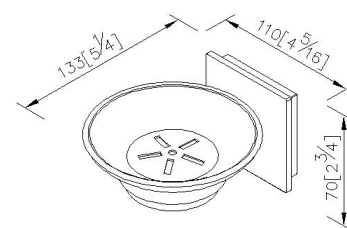

Soap Dish 7801-20-80CP

INTRODUCTION:

The circle base has been designed with Frosted glass faceplate to increase the hazy and unreal beauty sense.

DESCRIPTION:

- 1.Brass of casting body meets JIS 3604 standard.
- 2.Premium metal construction for durability.
- 3.Justime finishes resist corrosion and tarnish.
- 4.Finish meets the standard of ASTM-SC2.
- 5.Correctly installed product's loading is 2 kgf.
- 6.Coordinates with other products in Happiness collection.

unit: mm[inch]

Certification:

Fixing Kits:

- 1.SUS 304 Stainless Steel Screws*2
- Plastic Anchors*2
- Material of Wall Mount Bracket: Steel with zinc plating*1

AWARD: