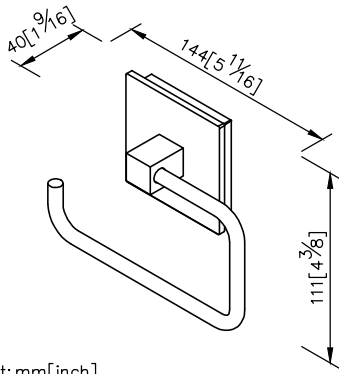

Toilet Tissue Holder
7801-40-80CP

- 1.Brass of casting body meets JIS 3604 standard.
- 2.Premium metal construction for durability.
- 3.Justime finishes resist corrosion and tarnish.
- 4.Finish meets the standard of ASTM-SC2.
- 5.Correctly installed product's loading is 5 kgf.
- 6.Coordinates with other products in Happiness collection.

unit: mm[inch]