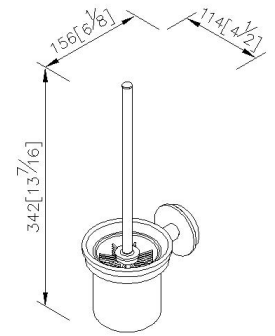

## Toilet Brush Holder 7802-80-80CP

### DESCRIPTION:

1. Standard size of brush could be replaced by user and provide the clean and hygiene environment.
2. Brass of casting body meets JIS 3604 standard.
3. Premium metal construction for durability.
4. Justime finishes resist corrosion and tarnish.
5. Finish meets the standard of ASTM-SC2.
6. Correctly installed product's loading is 2 kgf.
7. Coordinates with other products in Happiness collection.

unit: mm[inch]