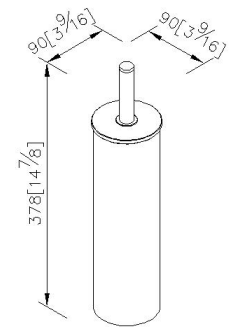

Freestanding Toilet Brush Holder 7802-84-80CP

INTRODUCTION:

The circle base has been designed with Frosted glass faceplate to increase the hazy and unreal beauty sense.

DESCRIPTION:

- 1.Brass of casting body meets JIS 3604 standard.
- 2.Premium metal construction for durability.
- 3.Justime finishes resist corrosion and tarnish.
- 4.Finish meets the standard of ASTM-SC2.
- 5.The holder of brush with the skidproof could increase the stability for user.
- 6.Coordinates with other products in Happiness collection.

unit: mm[inch]

Certification:

Fixing Kits:

- 1.N/A

AWARD: