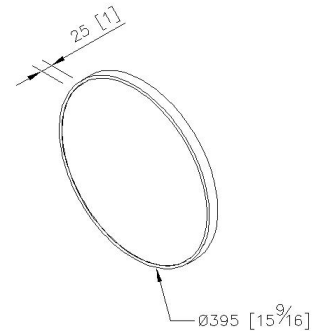

Mirror

7806-76-80S1

INTRODUCTION:

Our world is constantly changing, thus consumers' preferences are also changing. This idea made Justime create an accessory which can fit almost any home interior style. Designers came up with a round-shape mirror, equipped with premium stainless steel frame. The frame comes in organic classic finishes - matte black, true stainless and brushed gold. A simple and minimalistic mirror design will highlight your overall bath interior style.

DESCRIPTION:

1. Stainless Steel body meets SUS 304 standard.
2. Premium metal construction for durability.
3. Justime finishes resist corrosion and tarnish.
4. Dimension: 395mm x 25mm.
5. Coordinates with other products in Still One collection.

unit: mm[inch]

Certification:

Fixing Kits:

1. SUS 304 Stainless Steel Screws*1
2. Plastic Anchors*1

AWARD: