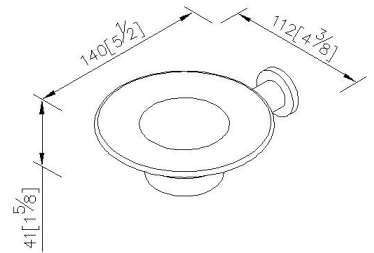

Still One

Soap Dish 7807-20-80CP

INTRODUCTION:

Simple and elegant style of bathroom accessories turn into a basic demand of modern customer, as main design as slender cylinder, which present design features.

DESCRIPTION:

- 1.Brass of casting body meets JIS 3604 standard.
- 2.Premium metal construction for durability.
- 3.Justime finishes resist corrosion and tarnish.
- 4.Finish meets the standard of ASTM-SC2.
- 5.Correctly installed product's loading is 2 kgf.
- 6.Coordinates with other products in Still One Collection.

unit: mm[inch]

Certification:

Fixing Kits:

- 1.SUS 304 Stainless Steel Screws*2
- Hex Key 1/8"*1
Plastic Anchors*2

AWARD: