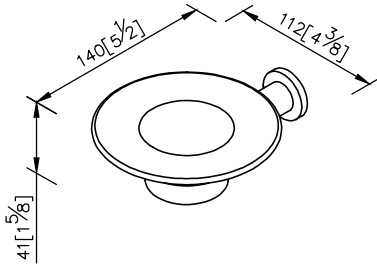

Soap Dish
7807-20-80CP

- 1.Brass of casting body meets JIS 3604 standard.
- 2.Premium metal construction for durability.
- 3.Justime finishes resist corrosion and tarnish.
- 4.Finish meets the standard of ASTM-SC2.
- 5.Correctly installed product's loading is 2 kgf.
- 6.Coordinates with other products in Still One Collection.

unit: mm[inch]