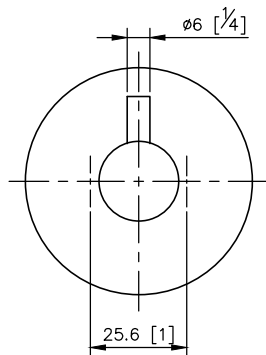

Door Stop With Hook
7810-DS-80S1

1. Stainless Steel body meets SUS 304 standard.
2. Premium metal construction for durability.
3. Justime finishes resist corrosion and tarnish.
4. The simply design concept could be collocated with diverse space.
5. Vertical force could support a static load of 5 kgf.
6. Coordinates with other products in 7810 collection.

unit: mm[inch]

Mounting Template Specification