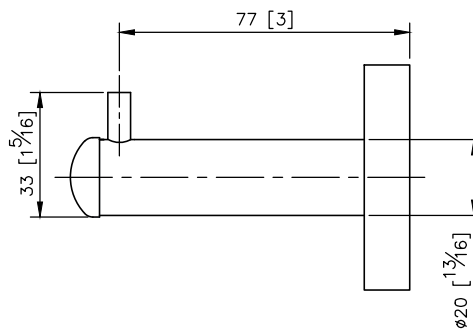

Door Stop With Hook
7810-DS-80S1

1. Stainless Steel body meets SUS 304 standard.
2. Premium metal construction for durability.
3. Justime finishes resist corrosion and tarnish.
4. The simply design concept could be collocated with diverse space.
5. Vertical force could support a static load of 5 kgf.
6. Coordinates with other products in 7810 collection.

unit: mm[inch]

Mounting Template Specification