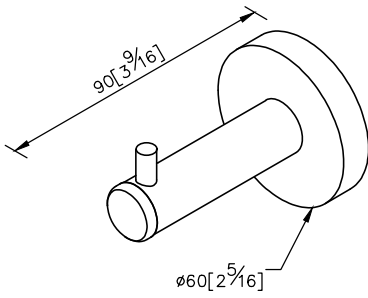

Door Stop With Hook
7810-DS-80S1

1. Stainless Steel body meets SUS 304 standard.
2. Premium metal construction for durability.
3. Justime finishes resist corrosion and tarnish.
4. The simply design concept could be collocated with diverse space.
5. Vertical force could support a static load of 5 kgf.
6. Coordinates with other products in 7810 collection.

unit: mm[inch]

Mounting Template Specification