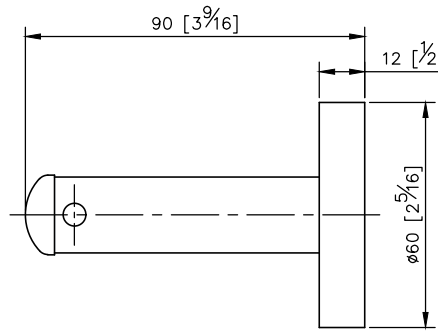

Door Stop With Hook
7810-DS-80S1

1. Stainless Steel body meets SUS 304 standard.
2. Premium metal construction for durability.
3. Justime finishes resist corrosion and tarnish.
4. The simply design concept could be collocated with diverse space.
5. Vertical force could support a static load of 5 kgf.
6. Coordinates with other products in 7810 collection.

unit: mm[inch]

Mounting Template Specification