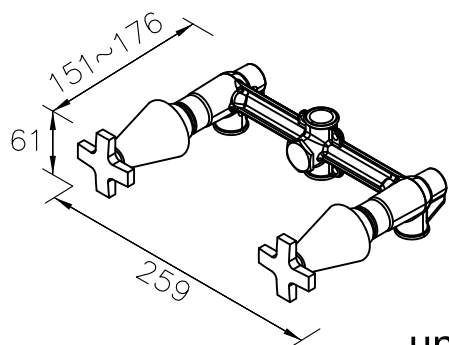

Two-Handle Valve (Upward Outlet)

unit:mm