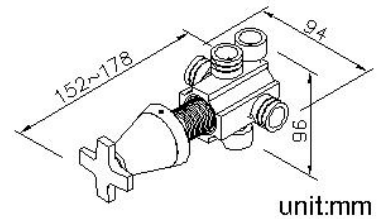

Cone

3-Way Diverter (Two Inlets) 7874-W3-80CP

INTRODUCTION:

The conical basin faucet decorates your lavatory in an unique way, improving the convenience of household livings. Chrome plated surface has a smooth touching texture, and the cross handle helps saving efforts for operation.?

DESCRIPTION:

- 1.Faucet body material meets JIS 3604 Standard.
- 2.Handle material meets JIS 3771 Standard.
- 3.Water flow could be diverted to 3 water outlets.
- 4.The body of valve should be buried in the wall beforehand with 1"(2.5cm) adjusting tolerance in depth.
- 5.Chrome plated finish has met the ASTM-SC2 standard.
- 6.The connecting thread of main body is G 1/2.