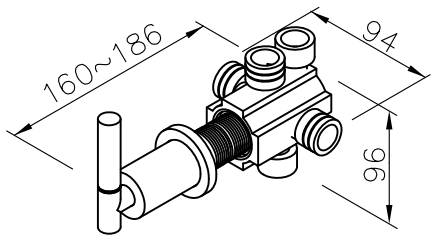

3-Way Diverter (Two Inlets)

unit:mm