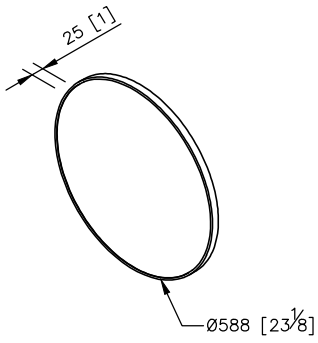

7882-76-80S1

- 1.Dimension: 588mm x 25mm.
- 2.Frame Material: Stainless Steel SUS304.
- 3.KG and MA finished frames are available.
- 4.Coordinates with other products in all JUSTIME collection.

unit:mm[inch]