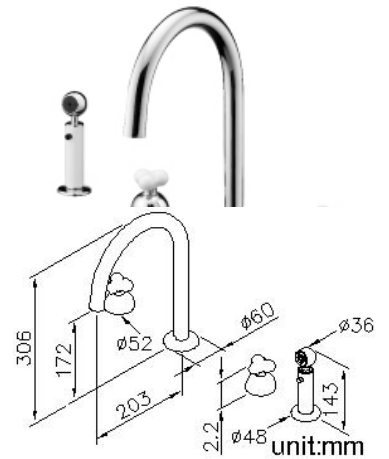

Two-Handle Kitchen Faucet W/Sprayer
7903-98-82CP

INTRODUCTION:

The spout, handles and sprayer are all design with the round shape instead of the traditional classic style of two-handle kitchen faucet. Story Kitchen Faucet was designed with the "POP" style, the combination of colorful porcelain and brass material, not only riches the sense of users, but also harmonizes the atmosphere of kitchen with the smooth design.

DESCRIPTION:

- 1.The water of faucet will be turned off when using the spray. On the contrary, the water of faucet will be supplied as the sprayer turned off.
- 2.One piece structure and inner aerator are not easy to accumulate the filth.
- 3.Swiveling spout has passed up to 50,000 turns test.
- 5.The click and lock water valve could be operated more conveniently.
- 6.The optional check valve and flow restrictor could be added into the sprayer.
- 7.Porcelain handles with high pressure molding against UV and color fading.
- 8.Ceramic cartridge with MARUWA ceramic disc / (Japan)
- 9.Handle valve turning range from closed position: 90°
- 10.Aerator flow restrictor (2.2 GPM max.).