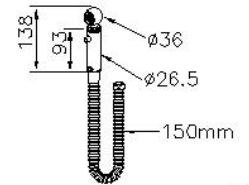

DESCRIPTION:

- 1.Users could control the Spray with only one finger, one press to open water and the other press to close it, easily and conveniently.
- 2.The optional check valve and flow restrictor could be added into the sprayer.
- 3.The sprayer can stand the pressure from 0.5 to 5 kg/cm²
- 4.Shower hose with SANTOPRENE tube (meets NSF approval), can stand 15Kg/cm² water pressure and 120°C heat.
- 5.Brass with Chrome plated meets ASTM-SC2 standard.
- 6.Tube material meets JIS C2700 Standard.
- 7.Forging body material meets JIS 3771 Standard.

unit:mm

Certification:

Fixing Kits:

- 1.N/A

AWARD: