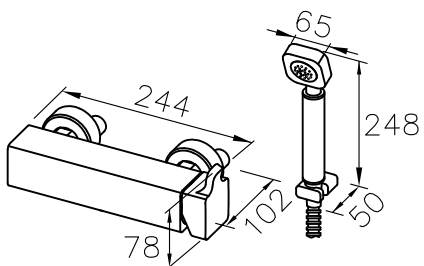

Shower Mixer W/Hand Shower & Hose & Wall Bracket

unit:mm