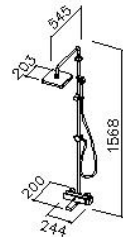

Mark 2

Bath/Rainshower System 7909-BD-80CP

INTRODUCTION:

Designed main body style as square shape, the aesthetics of symmetry exudes a stylish and charming atmosphere. With R angle processed, it softens the right angle of hard steel, and brings more soft and elegant atmosphere to a bathroom space.

unit:mm

DESCRIPTION:

- 1.The smooth line of handle is the feature.
- 2.The spray head of hand shower can be removed easily by easy-tool provided for cleaning.
- 3.Movable holder for hand shower easy operation.
- 4.Swiveling shower arm could be adjusted for different spray position within available range.
- 5.Swiveling bath spout can save space while using bath tub.
- 6.Special Rain Shower, no remnant dropping while the user shut off the Mixer.
- 7.Elastic shower hose can be extended to 2 meters and stand 15Kg/cm² water pressure.
- 8.The available distance between two centers of wall water-outlet is 122mm to 178mm.
- 9.With R 1/2 connection to water supply wall outlet.
- 10.Brass with Chrome plated meets ASTM-SC2 standard.
- 11.Casting body material meets ISO CuZn40Pb Standard.