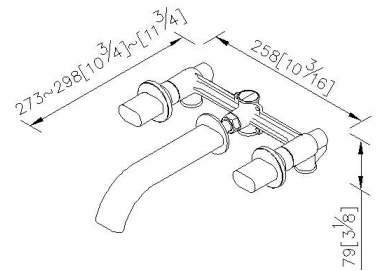

Two-Handle Wall-Mounted Basin Faucet
7920-92-81CP

INTRODUCTION:

JUSTIME makes some transformation in oval to increase a sense of modernity, fitting the fashion of this generation, and adding elegant style into 6920 Series.

DESCRIPTION:

1. Justime finishes resist corrosion and tarnish.
2. Chrome plated finish meets the standard of ASTM-SC2.
3. The burying depth of embedded body is between 2"(6cm) Min ~ 3"(7.6cm) Max from the finished wall.
4. Casting body material meets ISO CuZn40Pb standard.
5. Forging handle material meets JIS 3771 standard.
6. Coordinates with other products in Perfecto collection.

unit: mm[inch]

Certification:

Fixing Kits:

1. Hex Key 2.0mm*1

AWARD: