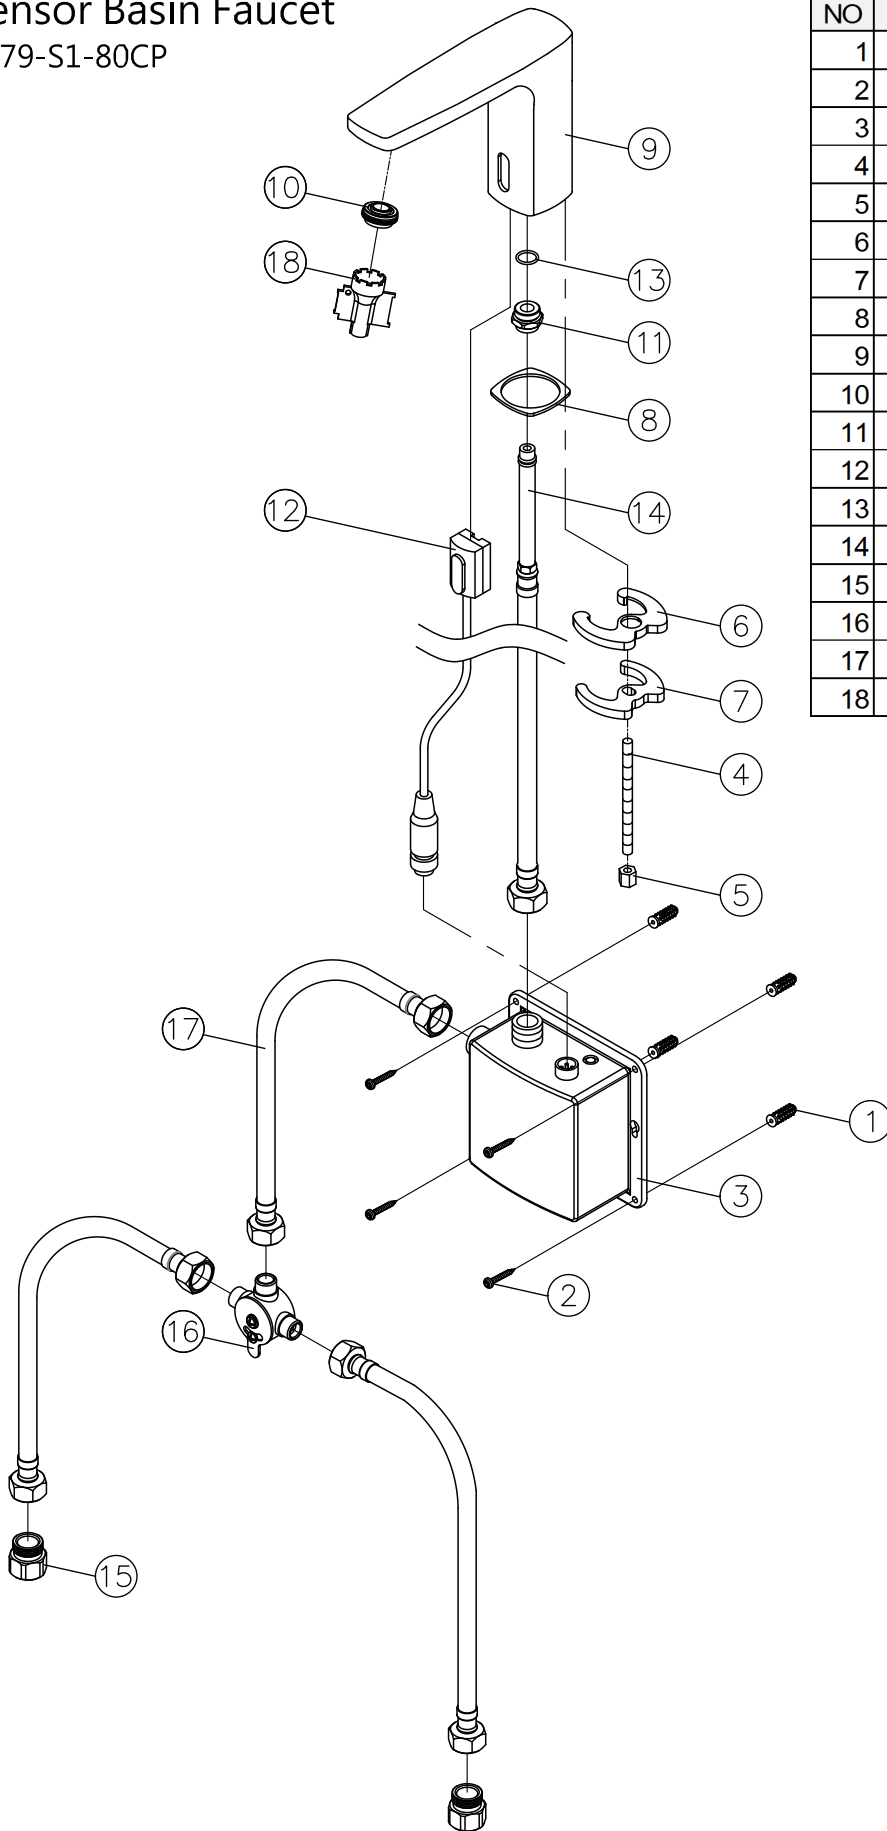

Pan 2

Sensor Basin Faucet 9779-S1-80CP

NO	Part NO.	Part Name	QTY
1	F026-00-7500	Plastic Anchor	4
2	F026-04-5400	Screw	4
3	6923-SR-8000	Valve Control Box	1
4	0770-EH-5400	Mounting Bolt	1
5	0796-E8-68RB	Hex Nut	1
6	F026-C7-5100	Rubber Washer	1
7	F026-C9-55CN	Mounting Bracket	1
8	0779-CC-7600	Adhesive Foam	1
9	0779-S0-64CJ	Faucet Body	1
10	0781-JH-7900	Aerator	1
11	0790-BK-62RB	Connector	1
12	0923-SD-7900	Sensor	1
13	C069-00-5101	O-Ring	1
14	S054-FM-79F0	Braided Hose	1
15	9874-BZ-80CR	Connector	2
16	9995-15-80CR	Mixing Valve	1
17	S030-F0-79F0	Braided Hose	3
18	T001-14-7513	Key	1